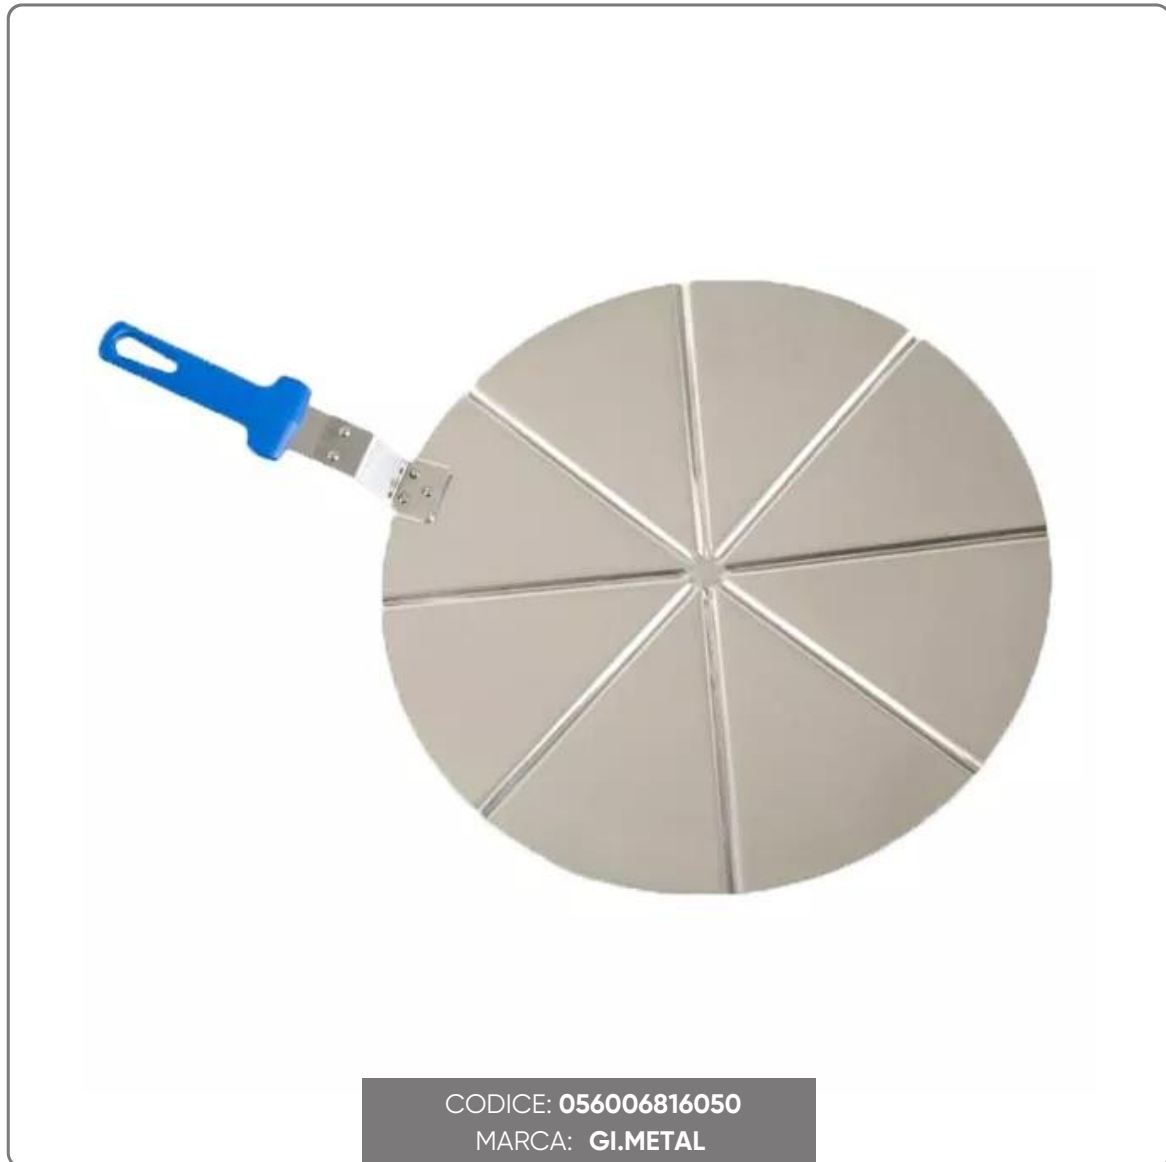

HANDLE TRAY 8 SLICES diameter cm.50 AC-PCPT50

vedi prodotto online

SOLUZIONI FOODSERVICE

Tray as a support base for large pizzas, the slight grooves make it easier and faster to cut the pizza into wedges.

Handle in special polymer with high heat resistance (up to 200°), shockproof and scratchproof.