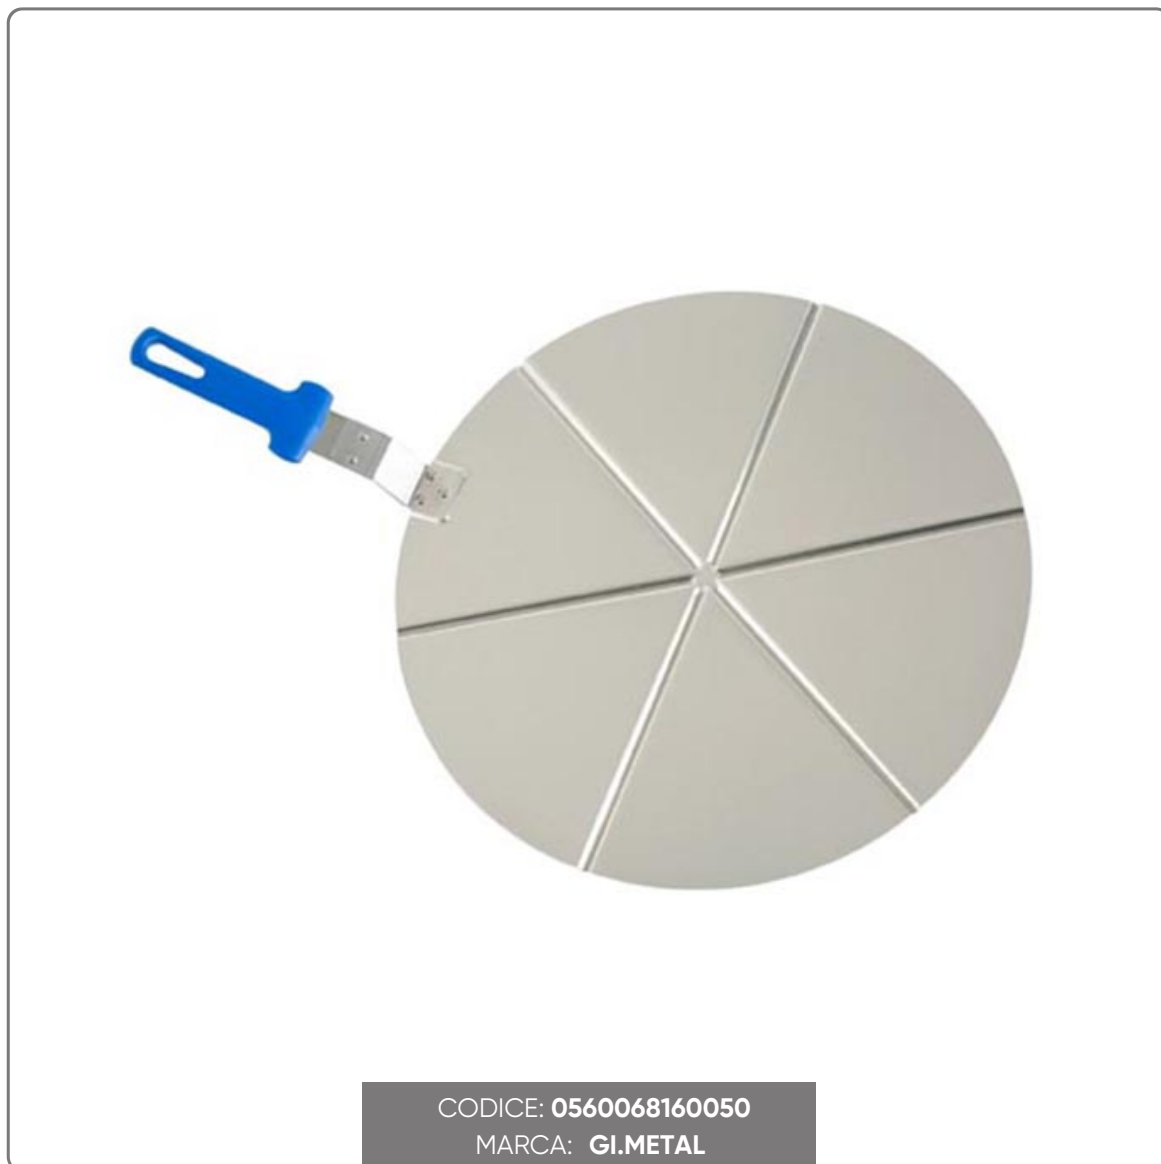

TRAY WITH HANDLE 6 SLICES diameter cm.45 AC-PCPT45/6

TRAY WITH ALUMINUM HANDLE WITH GROOVES - 6 SLICES. Diameter cm.45

SOLUZIONI FOODSERVICE

Tray as a support base for large pizzas, the slight grooves make it easier and faster to cut the pizza into wedges.

Handle in special polymer with high heat resistance (up to 200°), shockproof and scratchproof.