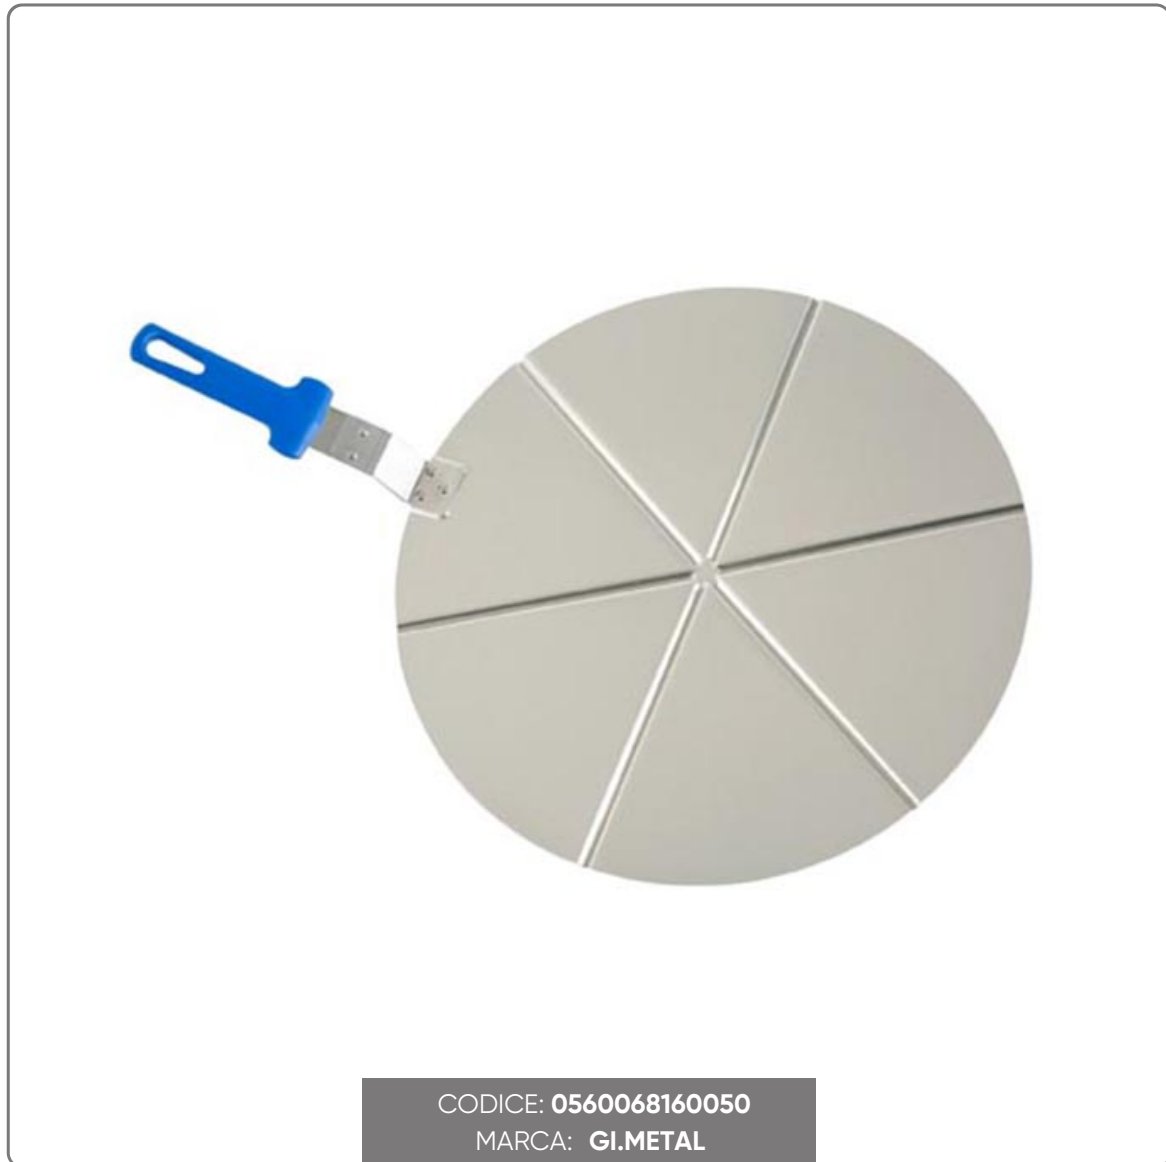

**TRAY WITH HANDLE 6 SLICES diameter cm.45 AC-PCPT45/6**

# SOLUZIONI FOODSERVICE

Tray as a support base for large pizzas, the slight grooves make it easier and faster to cut the pizza into wedges.

Handle in special polymer with high heat resistance (up to 200°), shockproof and scratchproof.