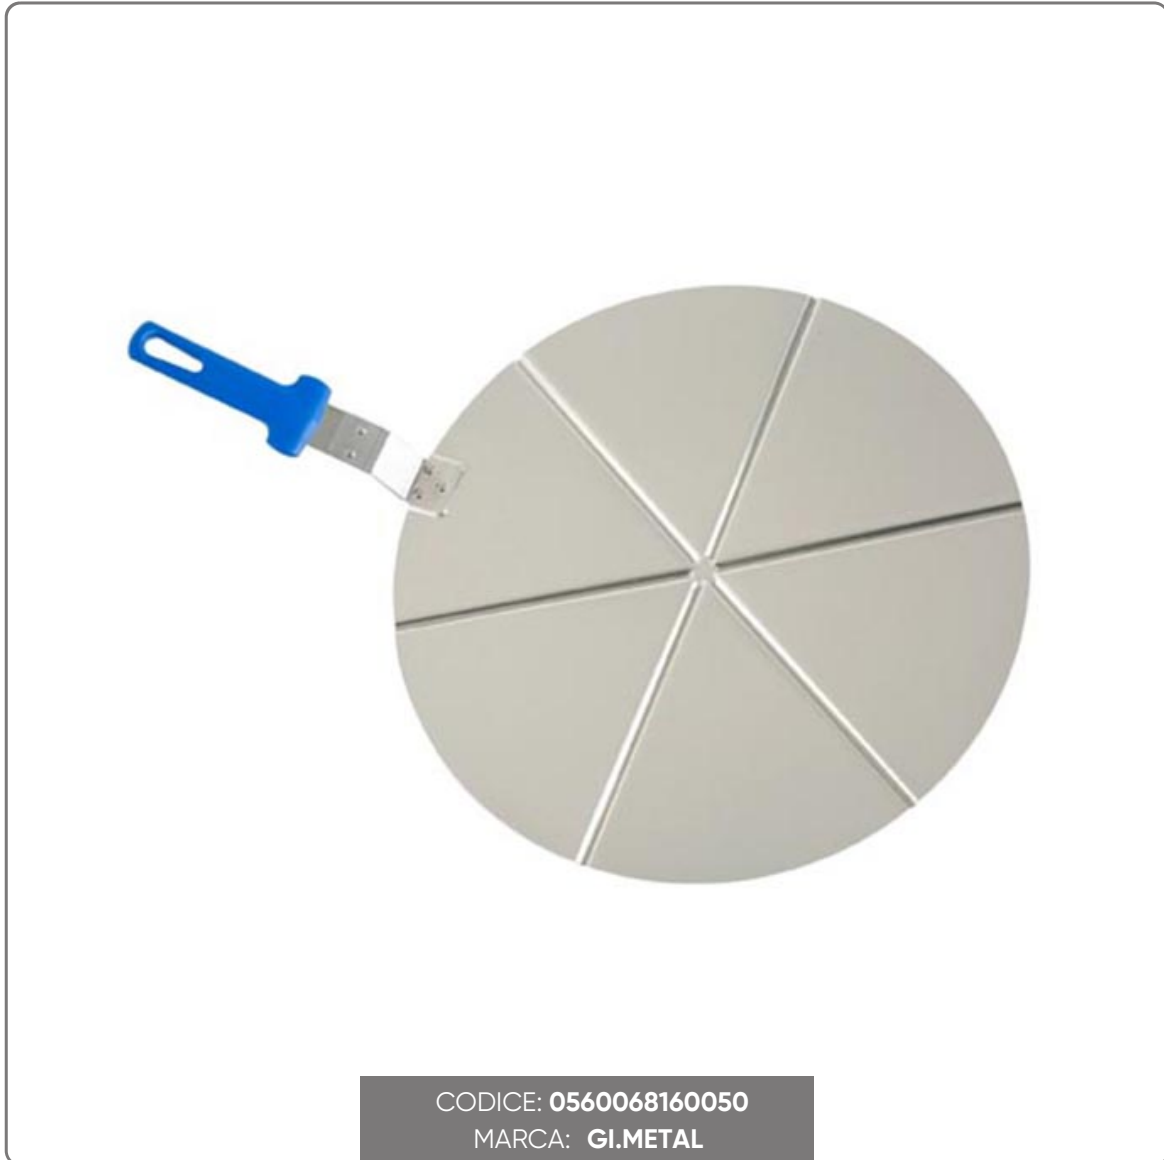

**TRAY WITH HANDLE 6 SLICES diameter cm.45 AC-PCPT45/6**

# SOLUZIONI FOODSERVICE

Tray as a support base for large pizzas, the slight grooves make it easier and faster to cut the pizza into wedges.

Handle in special polymer with high heat resistance (up to 200°), shockproof and scratchproof.