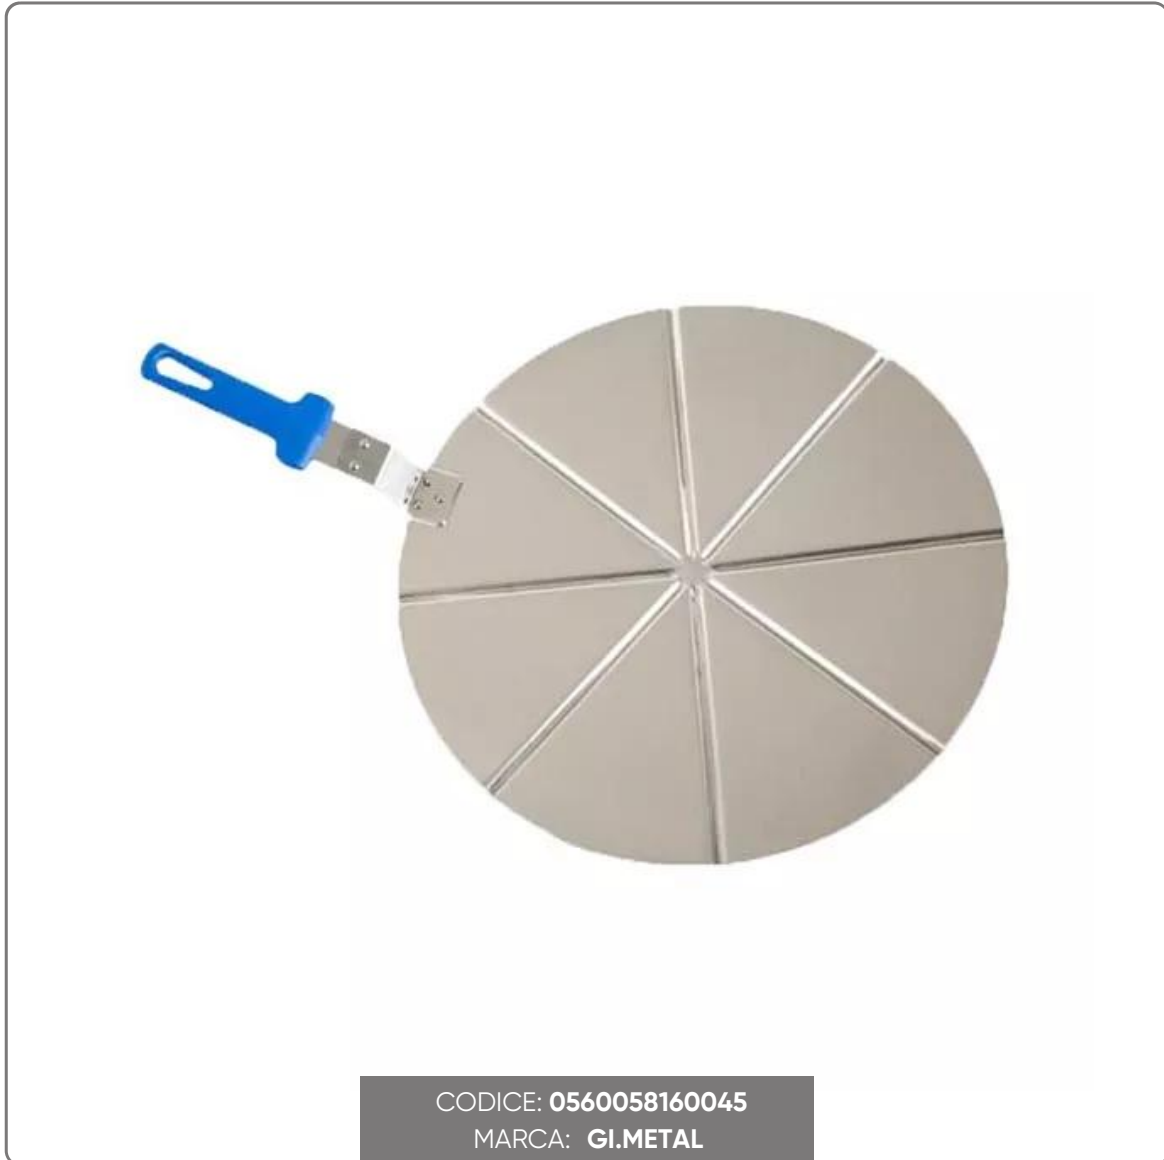

HANDLE TRAY 8 SLICES diameter cm.45 AC-PCP45

vedi prodotto online

CODICE: **0560058160045**
MARCA: **GI.METAL**

SOLUZIONI FOODSERVICE

Tray as a support base for large pizzas, the slight grooves make it easier and faster to cut the pizza into wedges.

Handle in special polymer with high heat resistance (up to 200°), shockproof and scratchproof.