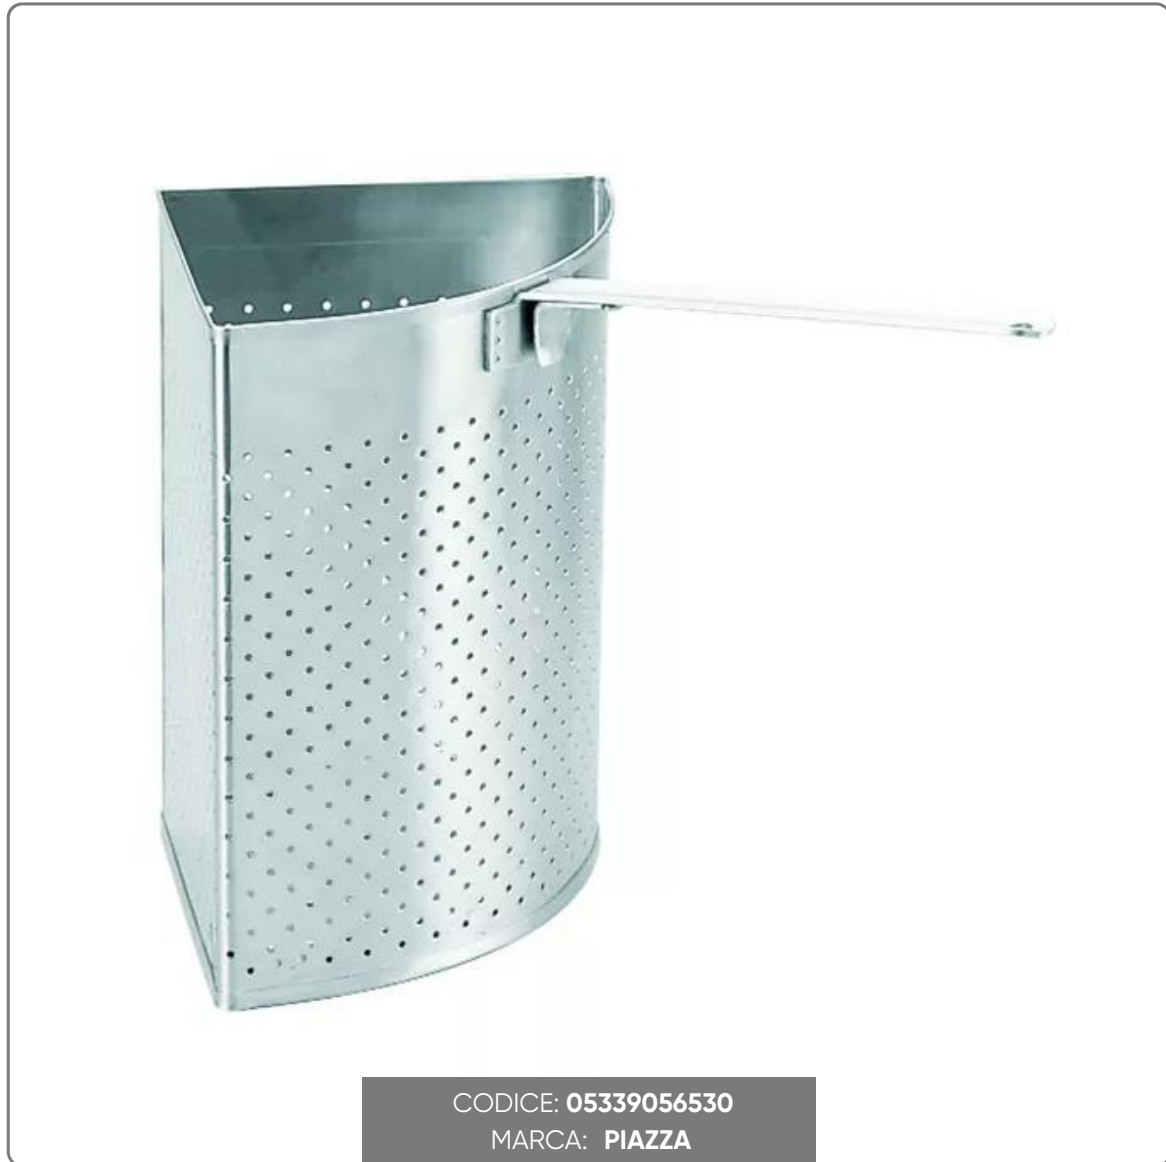

SPICCHIO COLANDER - STAINLESS STEEL 1 HANDLE for diameter cm. 40

SPICCHIO COLANDER IS STAINLESS STEEL WITH A HANDLE

SOLUZIONI FOODSERVICE

Triangular wedge colander for high casserole in professional stainless steel, practical and robust with handle and hook for hanging on the edge of the pot.

Suitable for washing in the dishwasher,

Ideal for boiling several types of pasta at the same time.

CHARACTERISTICS:

- Diameter cm.40
- Height 27.5 cm
- Suitable for a high stainless steel saucepan with a diameter of 40/45