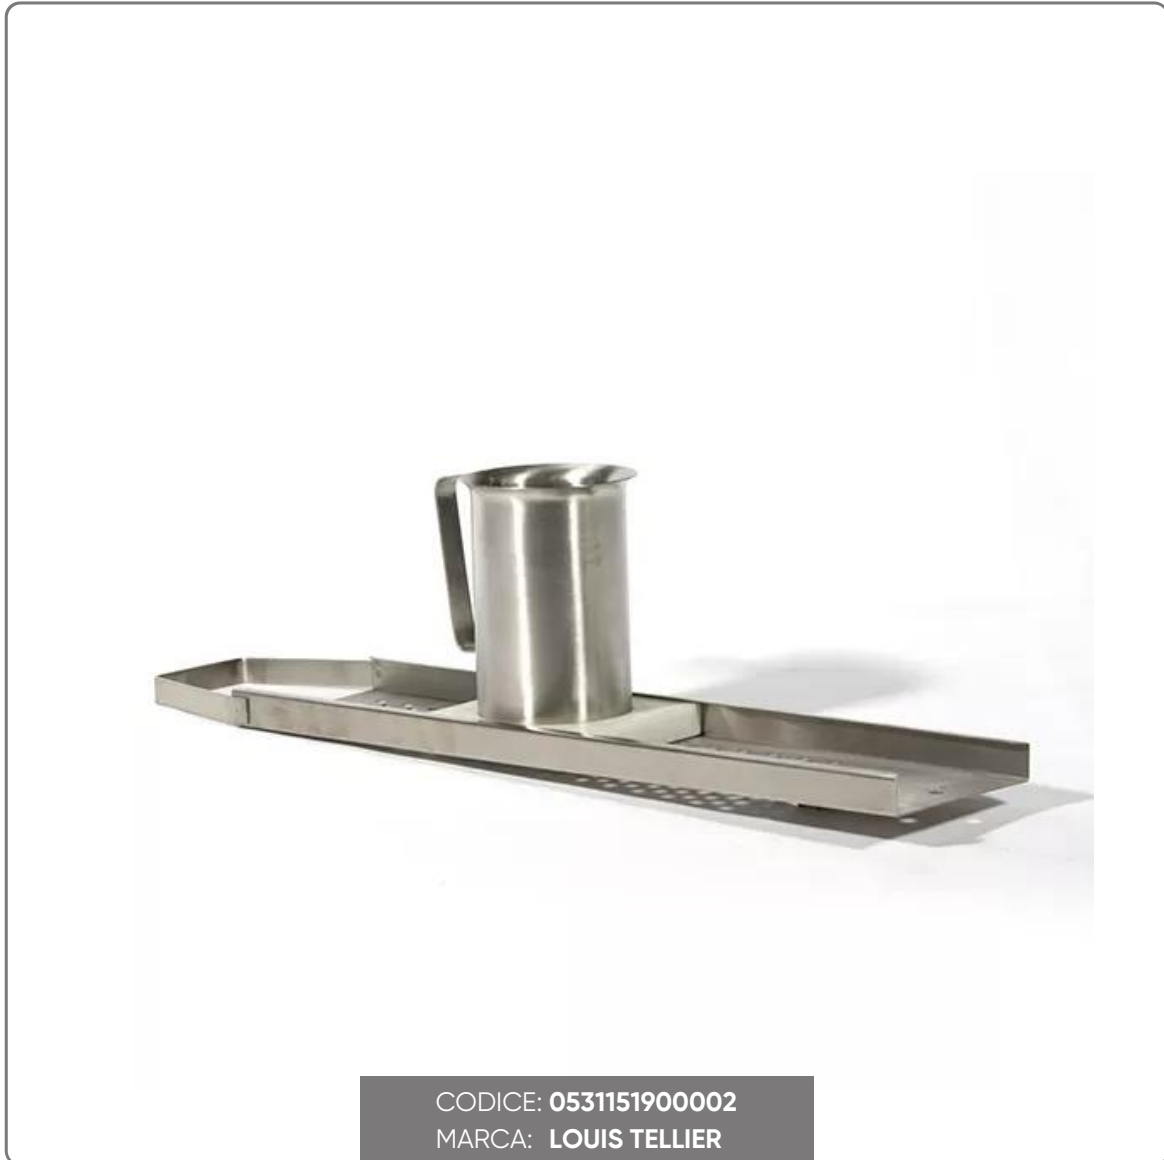

PROFESSIONAL STAINLESS STEEL SPATZLE GRID cm.65,5x14x18

vedi prodotto online

CODICE: **0531151900002**
MARCA: **LOUIS TELLIER**

SOLUZIONI FOODSERVICE

Discover the professional stainless steel grater, your ideal ally for creating delicious homemade gnocchi. With its totally stainless steel structure of 65.5x14x18 cm, resistant and durable over time, its peculiarities lie in the irregular shape which allows you to obtain an optimal result: fresh pasta gnocchi with a perfectly irregular shape. Essential in every kitchen of those who love to experiment and test themselves with traditional recipes. Professional quality, finally at your fingertips.