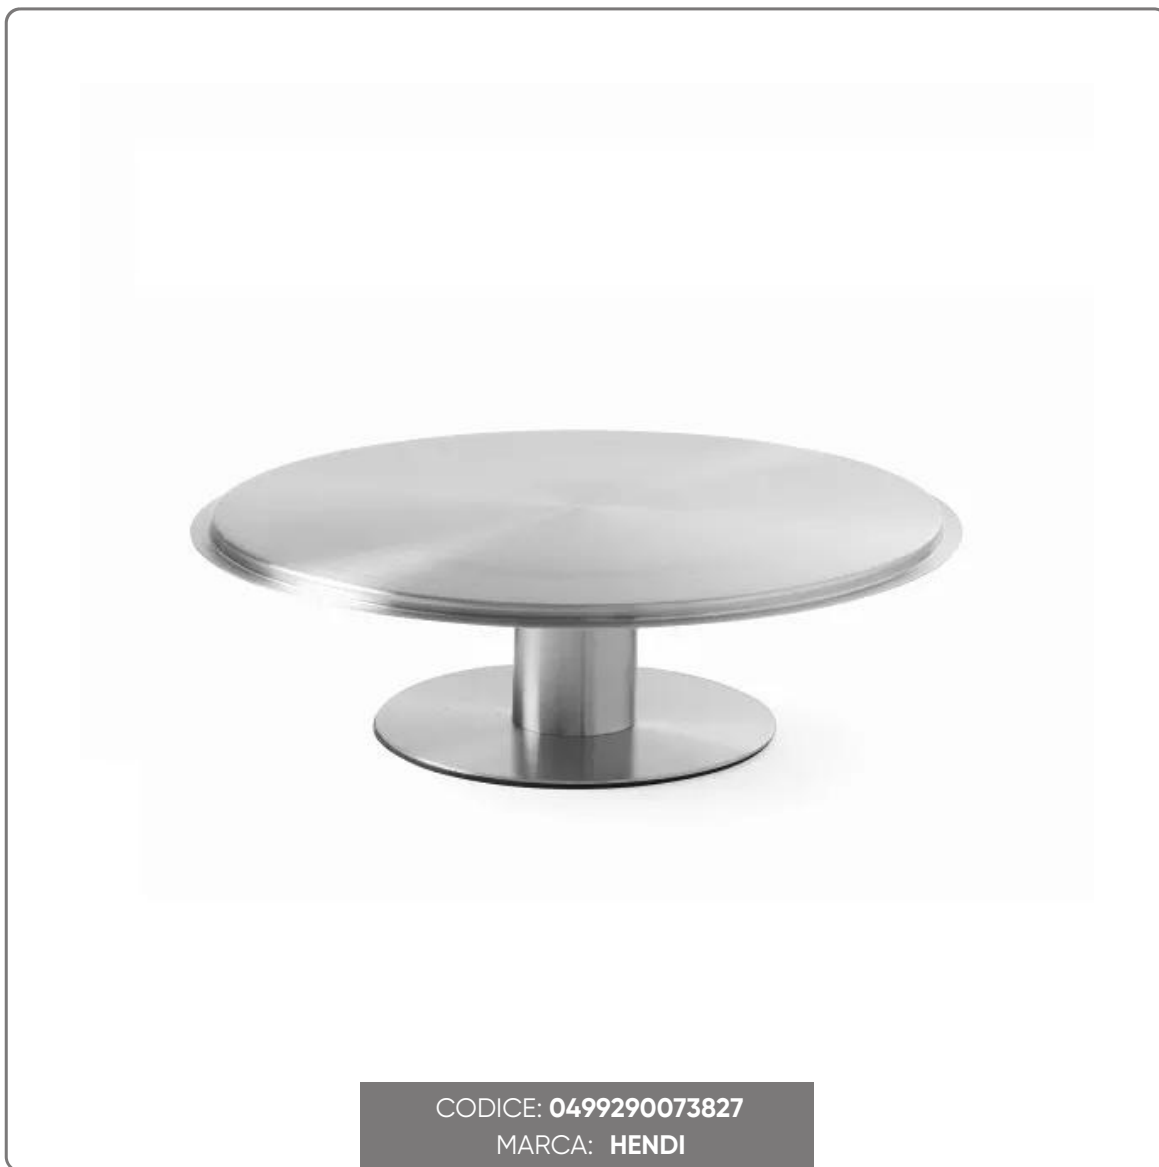

**STAINLESS STEEL REVOLVING CAKE DIAM. CM. 30X9H**

REVOLVING STAINLESS STEEL BASE FOR CAKES

# SOLUZIONI FOODSERVICE

Rotating base in stainless steel, polycarbonate lid not included