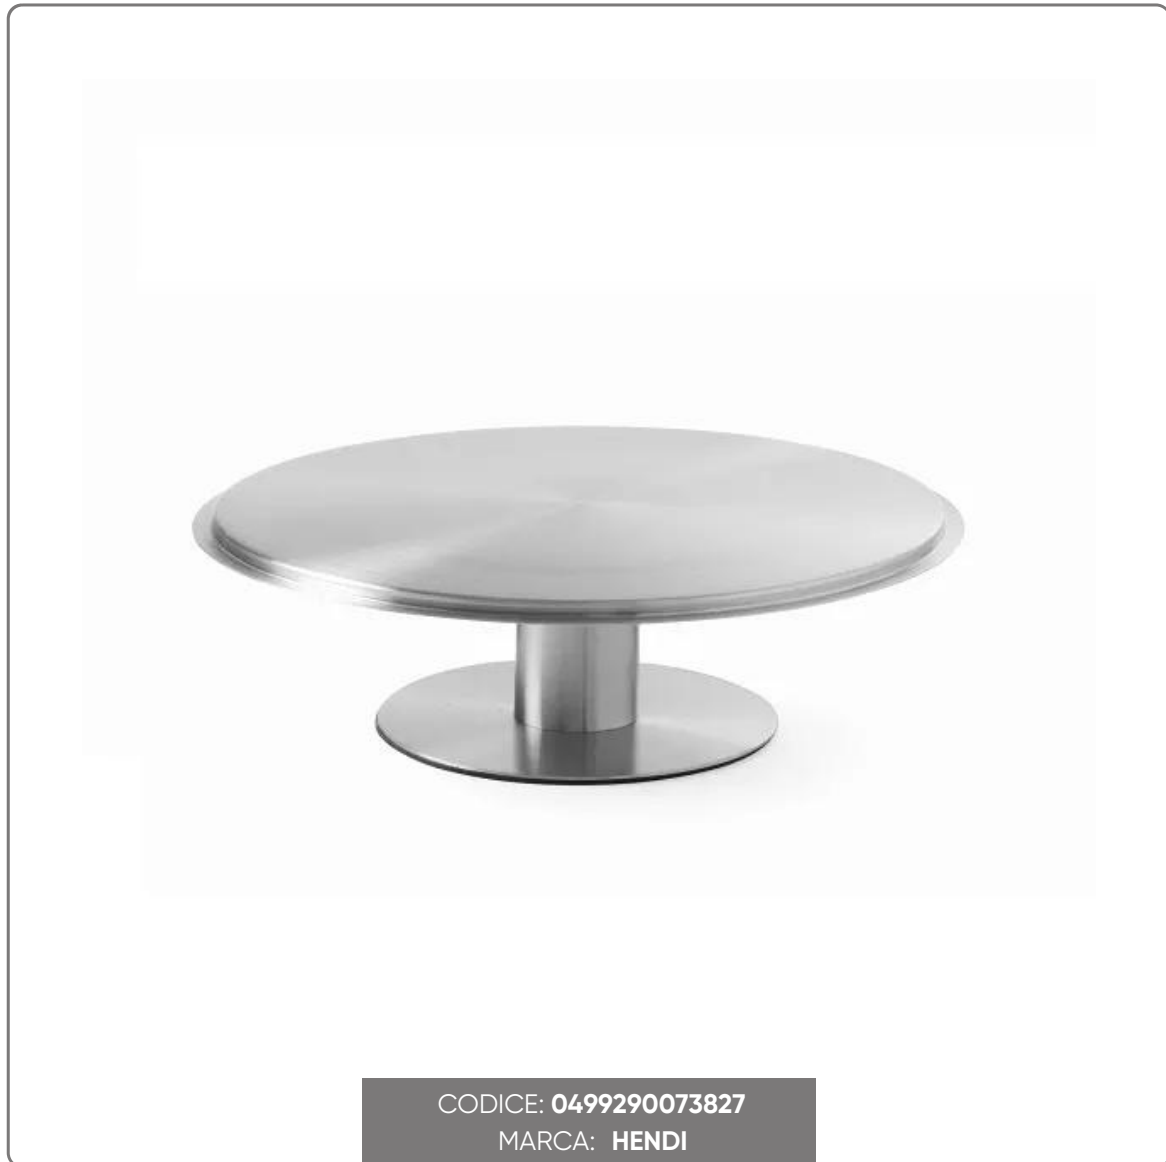

**STAINLESS STEEL REVOLVING CAKE DIAM. CM. 30X9H**

# SOLUZIONI FOODSERVICE

Rotating base in stainless steel, polycarbonate lid not included