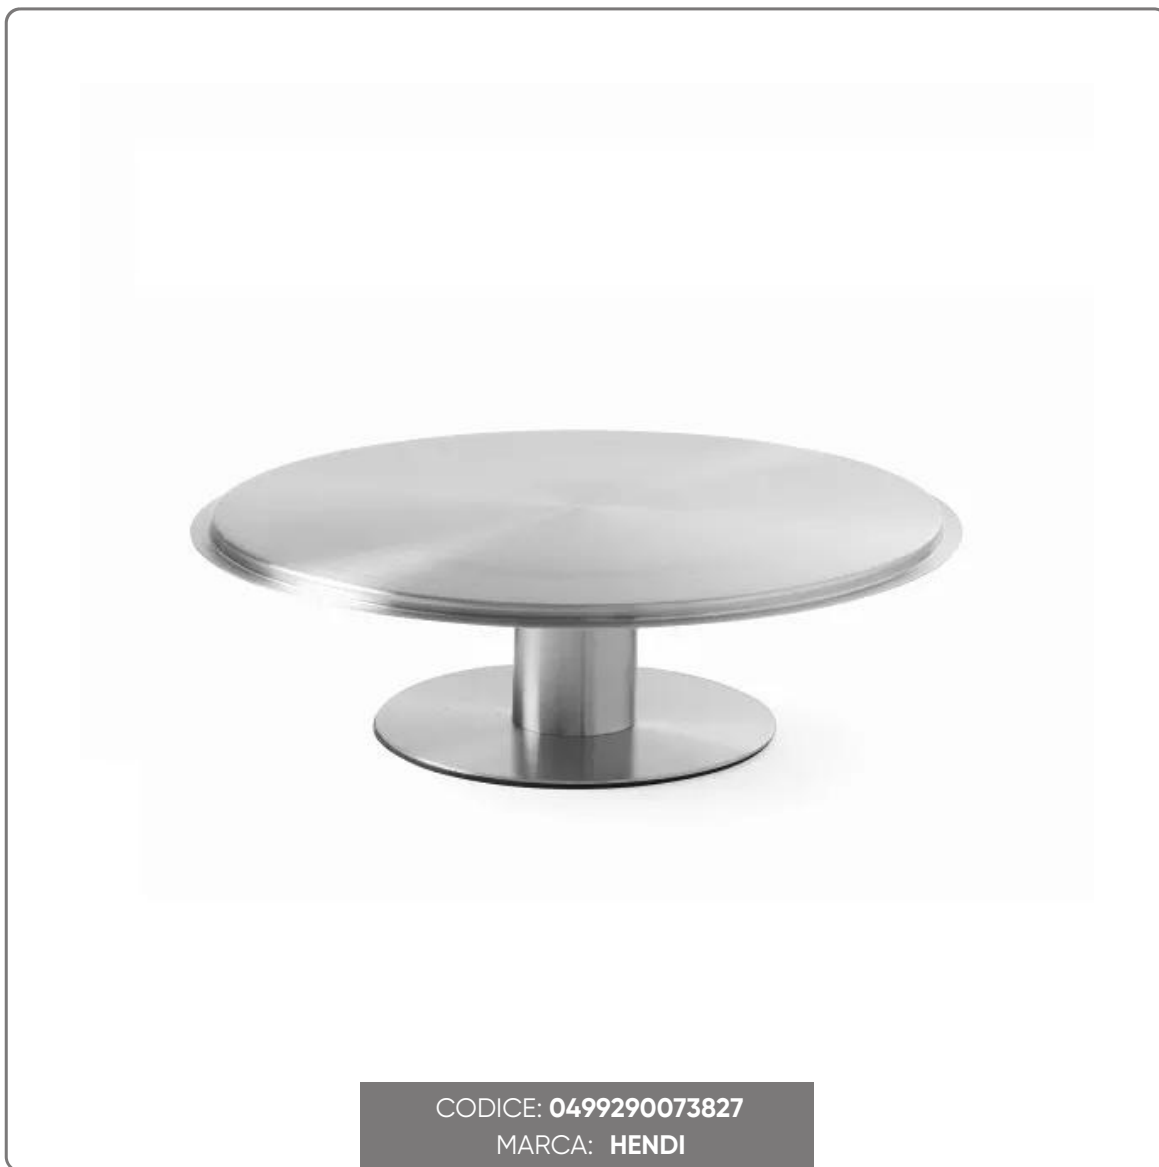

STAINLESS STEEL REVOLVING CAKE DIAM. CM. 30X9H

REVOLVING STAINLESS STEEL BASE FOR CAKES

SOLUZIONI FOODSERVICE

Rotating base in stainless steel, polycarbonate lid not included