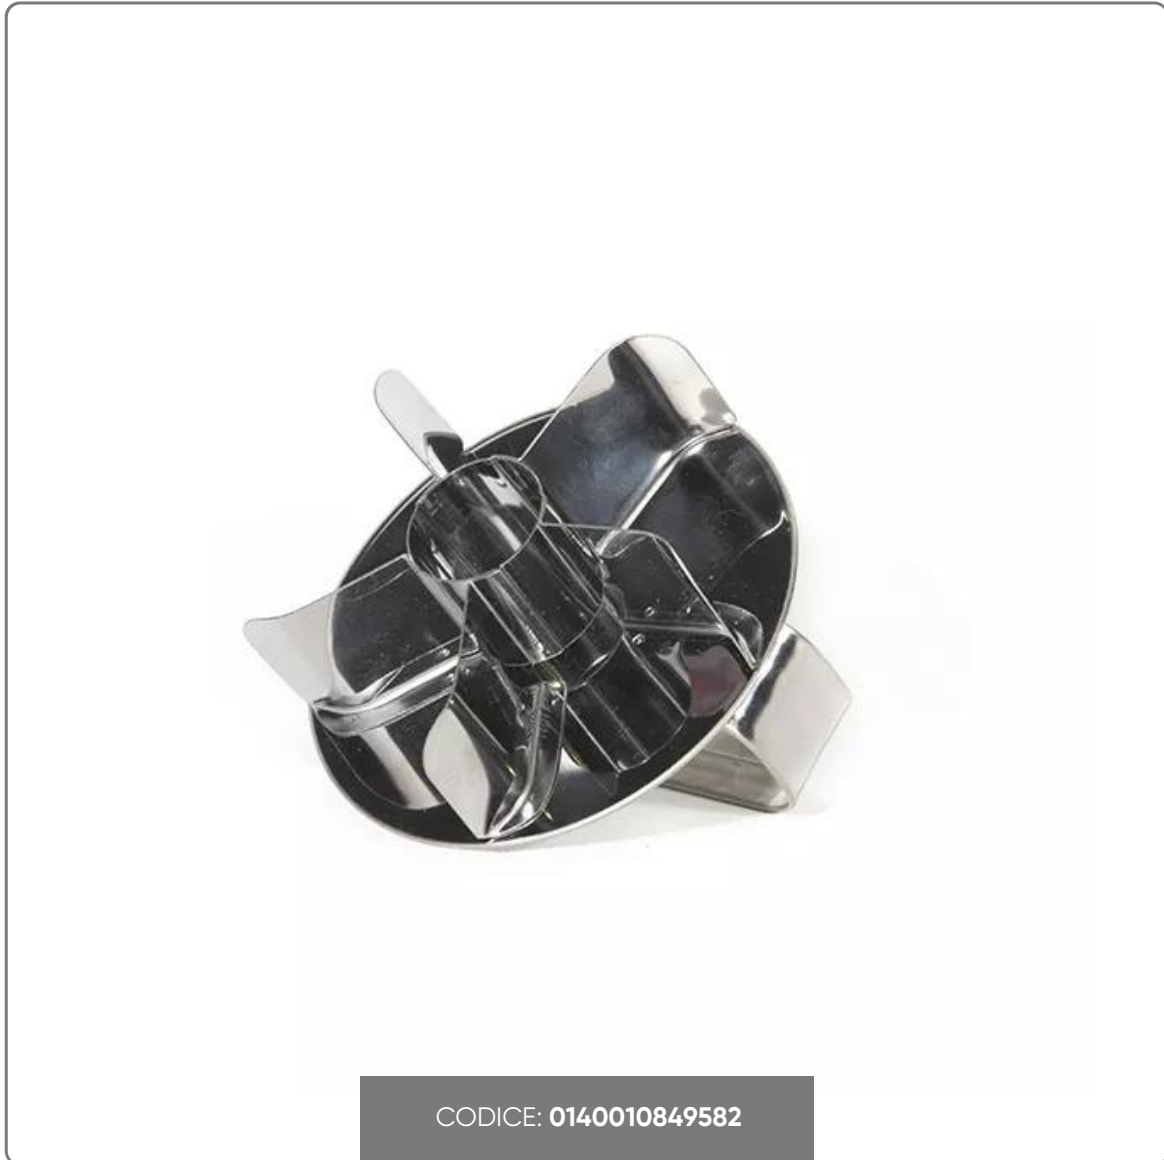

**STAINLESS STEEL ROSETTE MOLD FOR BREAD WITH HOLE**  
cm.8

vedi prodotto online

## USE:

Rosette-type mold for bread decoration.

## CHARACTERISTICS:

- stainless steel material
- for food
- with handle
- dishwasher safe