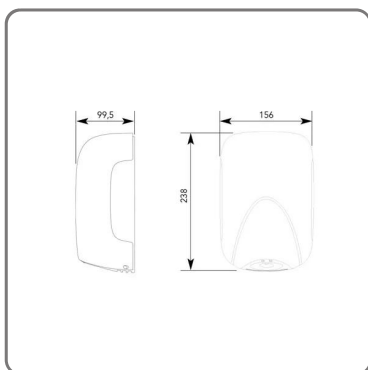

MINI ZEFIRO HAND DRYERS 900W ABS WHITE AUTOMATIC

VAMA ELECTRIC HOT AIR WALL HAND DRYER WITH PHOTOCCELL IN ABS PLASTIC WHITE color

SOLUZIONI FOODSERVICE

CHARACTERISTICS:

- Operation: Infrared ray electronic detection sensor
- Power supply: 220-240V (with plug)
- Revolutions per minute: 2800 rpm
- Air volume: 110 m²/h - 31 L/s
- Total power: 900W
- Resistance power: 500W
- Motor power: 400W
- Dimensions (LxWxH): 156 x 99.5 x 238mm
- Frequency: 50-60Hz
- Air speed: 200 km/h
- Weight: 1.2Kg
- ABS material
- Noise level: 70dB