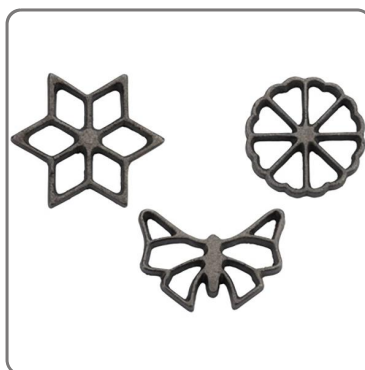

## COOKIE MOLD IN 3 SHAPES WITH HANDLE

COOKIE MOLD WITH 3 SHAPES material STEEL WITH HANDLE dimensions cm.26x13,5x9

## USE:

Biscuit mold ideal for waffles with 3 cutters (star, butterfly, wheel).

## CHARACTERISTICS:

- mold material steel, wooden handle
- recipe book and user manual included