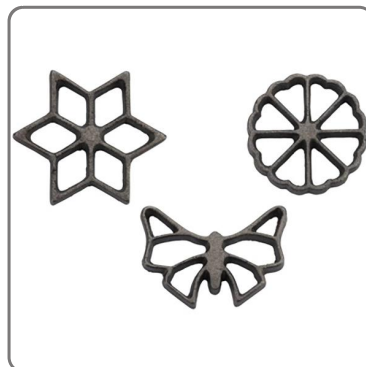

COOKIE MOLD IN 3 SHAPES WITH HANDLE

vedi prodotto online

SOLUZIONI FOODSERVICE

USE:

Biscuit mold ideal for waffles with 3 cutters (star, butterfly, wheel).

CHARACTERISTICS:

- mold material steel, wooden handle
- recipe book and user manual included