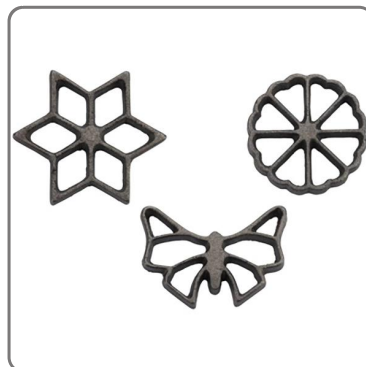

**COOKIE MOLD IN 3 SHAPES WITH HANDLE**

vedi prodotto online

## USE:

Biscuit mold ideal for waffles with 3 cutters (star, butterfly, wheel).

## CHARACTERISTICS:

- mold material steel, wooden handle
- recipe book and user manual included