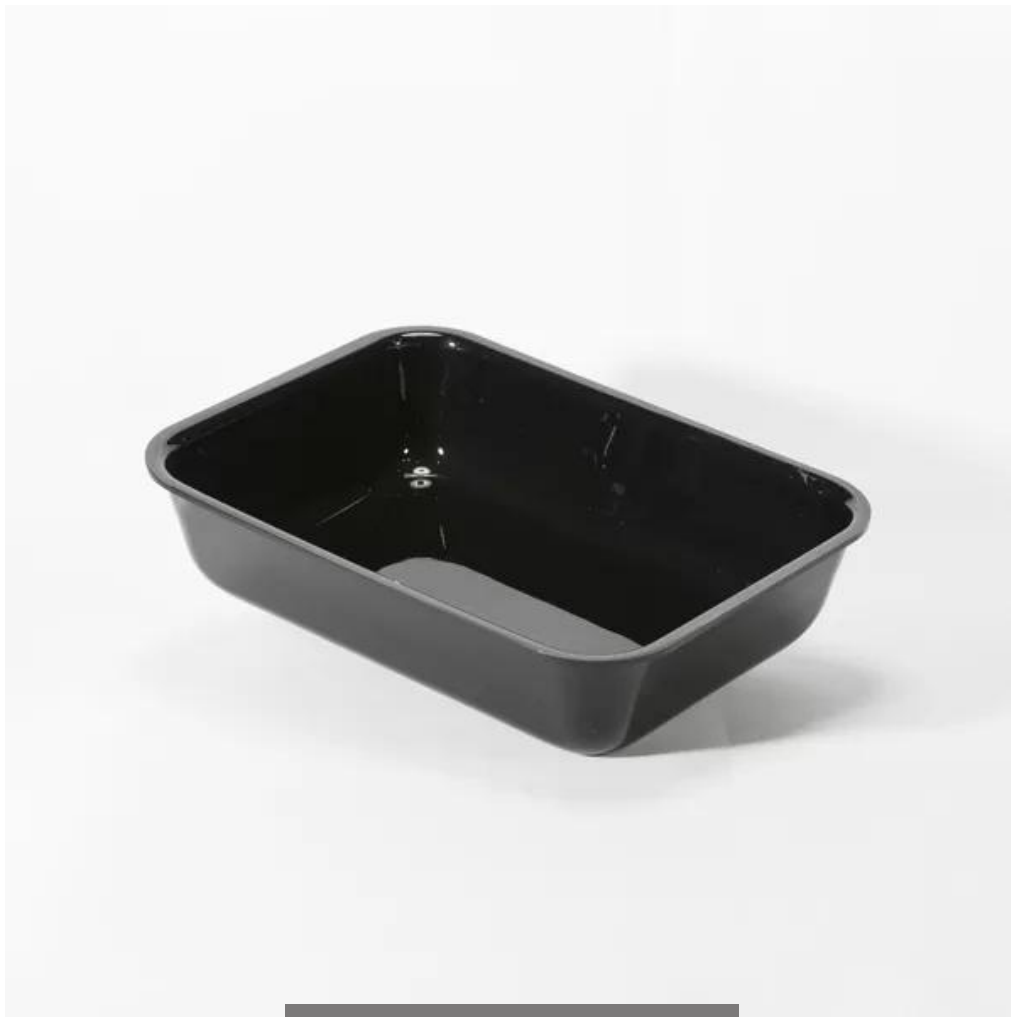

SOLUZIONI FOODSERVICE

BLACK METHACRYLATE TRAY cm.36x25,5x8,5

SHOCKPROOF TRAY CONTAINER IN BLACK ACRYLIC METHACRYLATE cm.36x25,5x8,5

vedi prodotto online

CODICE: 0355700042056

SOLUZIONI FOODSERVICE

USE:

Acrylic methacrylate basin suitable for food contact and for displaying butcher and gastronomy products. The color and brightness make them particularly suitable for the presentation of food products.

MATERIAL:

methacrylate with high impact resistance and more durable than other plastic materials. Shockproof. Maintains shine and color.

CHARACTERISTICS:

- Temperature from -10°C to +60°C.
- Dishwasher safe.
- Made in Italy.