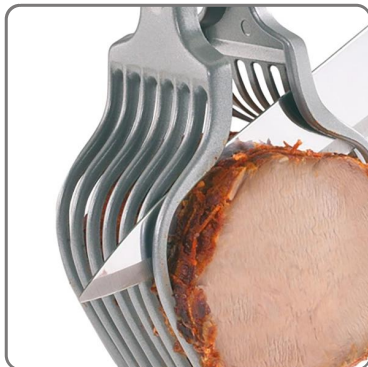

SLICES RULER 25,5x7,5x6,5

SOLUZIONI FOODSERVICE

CHARACTERISTICS:

- perfectly equal slices
- easy to use and without risk of injury
- space-saving locking hook
- painted aluminum material
- dishwasher safe
- for food
- made in Germany