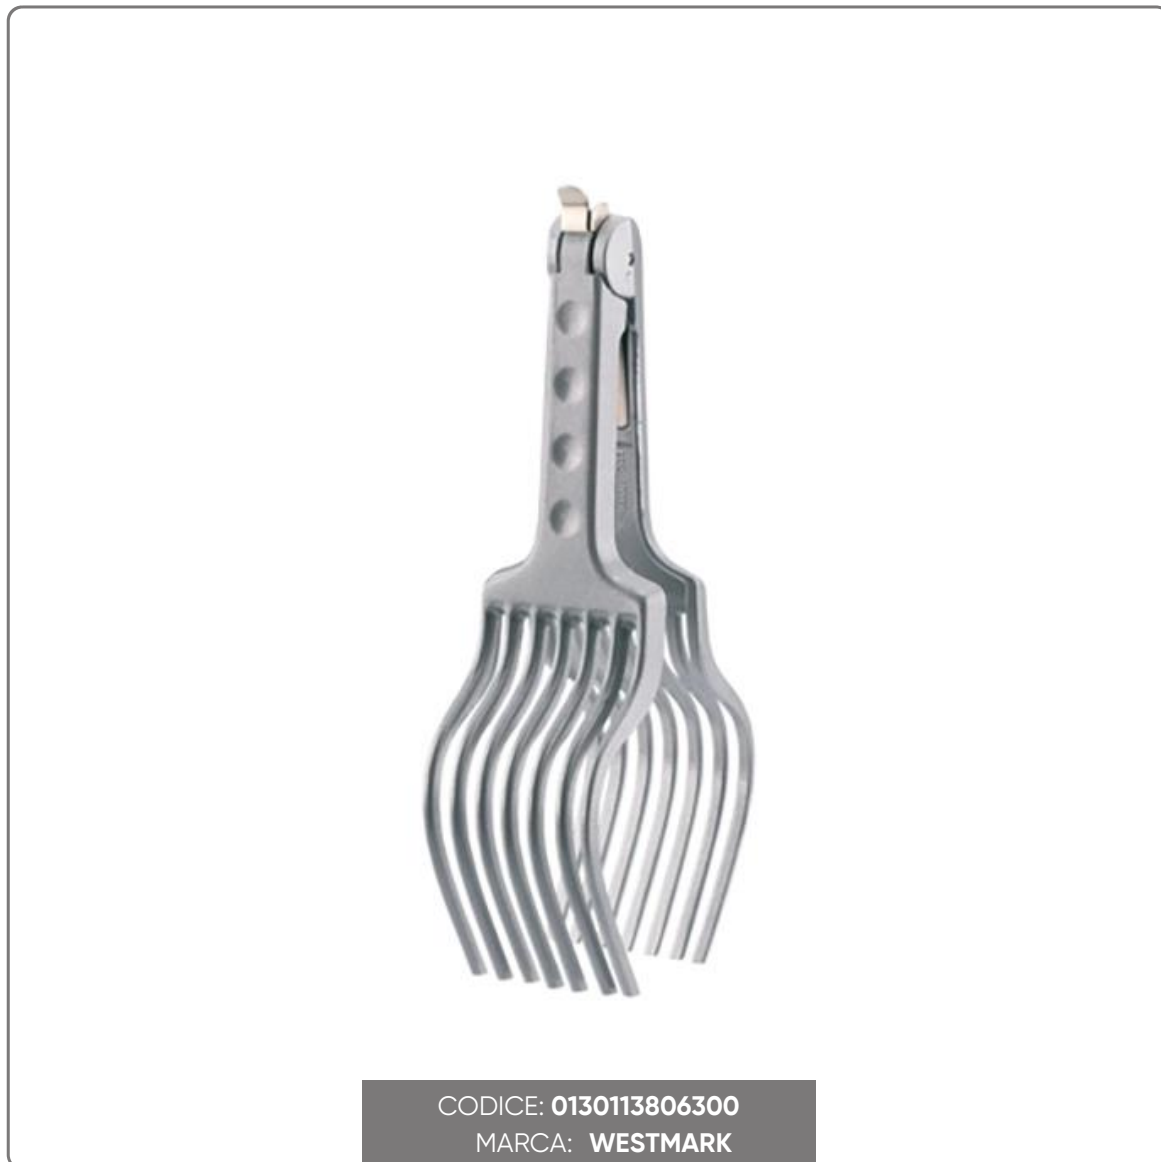

**SLICES RULER 25,5x7,5x6,5**

## CHARACTERISTICS:

- perfectly equal slices
- easy to use and without risk of injury
- space-saving locking hook
- painted aluminum material
- dishwasher safe
- for food
- made in Germany