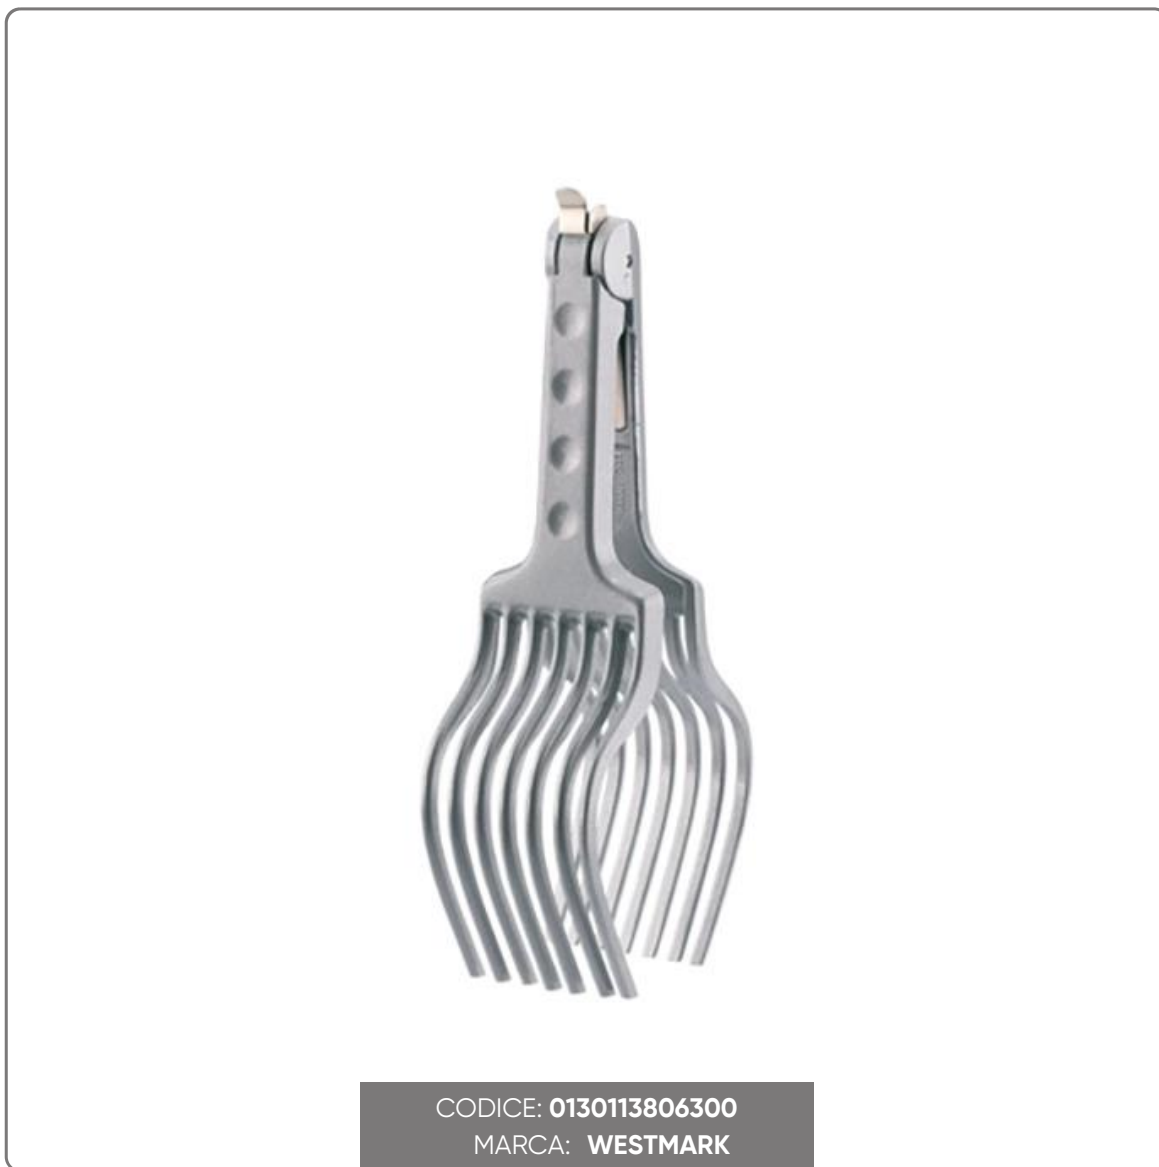

SLICES RULER 25,5x7,5x6,5

PAINTED ALUMINUM SLICES RULER CLAMP cm.25,5x7,5x6,5

SOLUZIONI FOODSERVICE

CHARACTERISTICS:

- perfectly equal slices
- easy to use and without risk of injury
- space-saving locking hook
- painted aluminum material
- dishwasher safe
- for food
- made in Germany