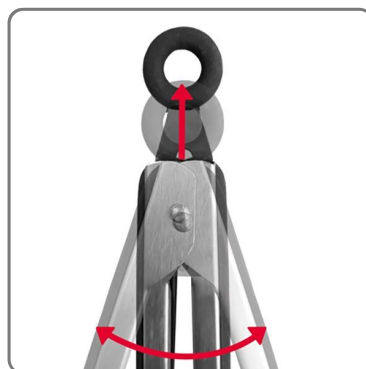

PINZA BARBECUE CLASSIC cm.35x4x4

SOLUZIONI FOODSERVICE

CHARACTERISTICS:

- stainless steel material
- rubber handle
- dishwasher safe
- for food
- made in Germany