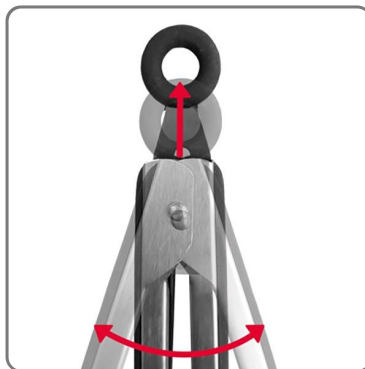

PINZA BARBECUE CLASSIC cm.35x4x4

STAINLESS STEEL BARBECUE TONGS WITH RUBBER HANDLES cm.35x4x4

SOLUZIONI FOODSERVICE

CHARACTERISTICS:

- stainless steel material
- rubber handle
- dishwasher safe
- for food
- made in Germany