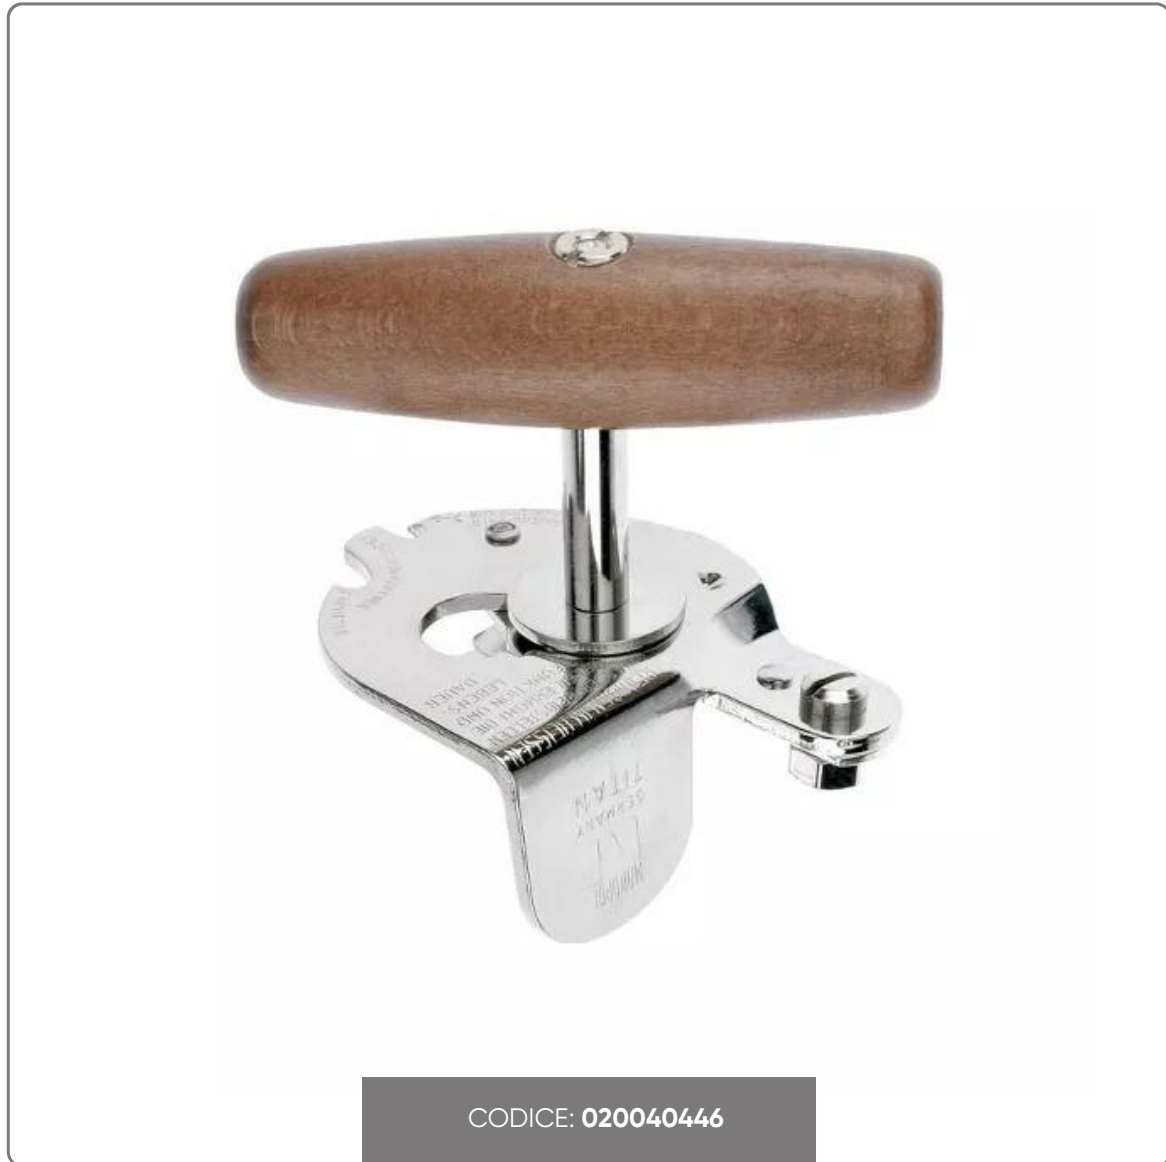

## MONOPOL TITAN MANUAL CAN OPENER

Monopol Titan manual can opener, for large jars. Sturdy, in tempered steel, with retractable blade. Super practical!

# SOLUZIONI FOODSERVICE

Discover the Monopol Titan manual can opener, your ally in the kitchen for opening large jars. Equipped with a blade and toothed wheel in hardened and tinned steel, it guarantees a clean and precise cut. Its sturdiness and comfortable maneuverable handle make it easy to use: just turn left to reveal the blade, and right to make it penetrate the box. The reliability of the materials and the precision of the German design are at your service to simplify every operation in the kitchen.