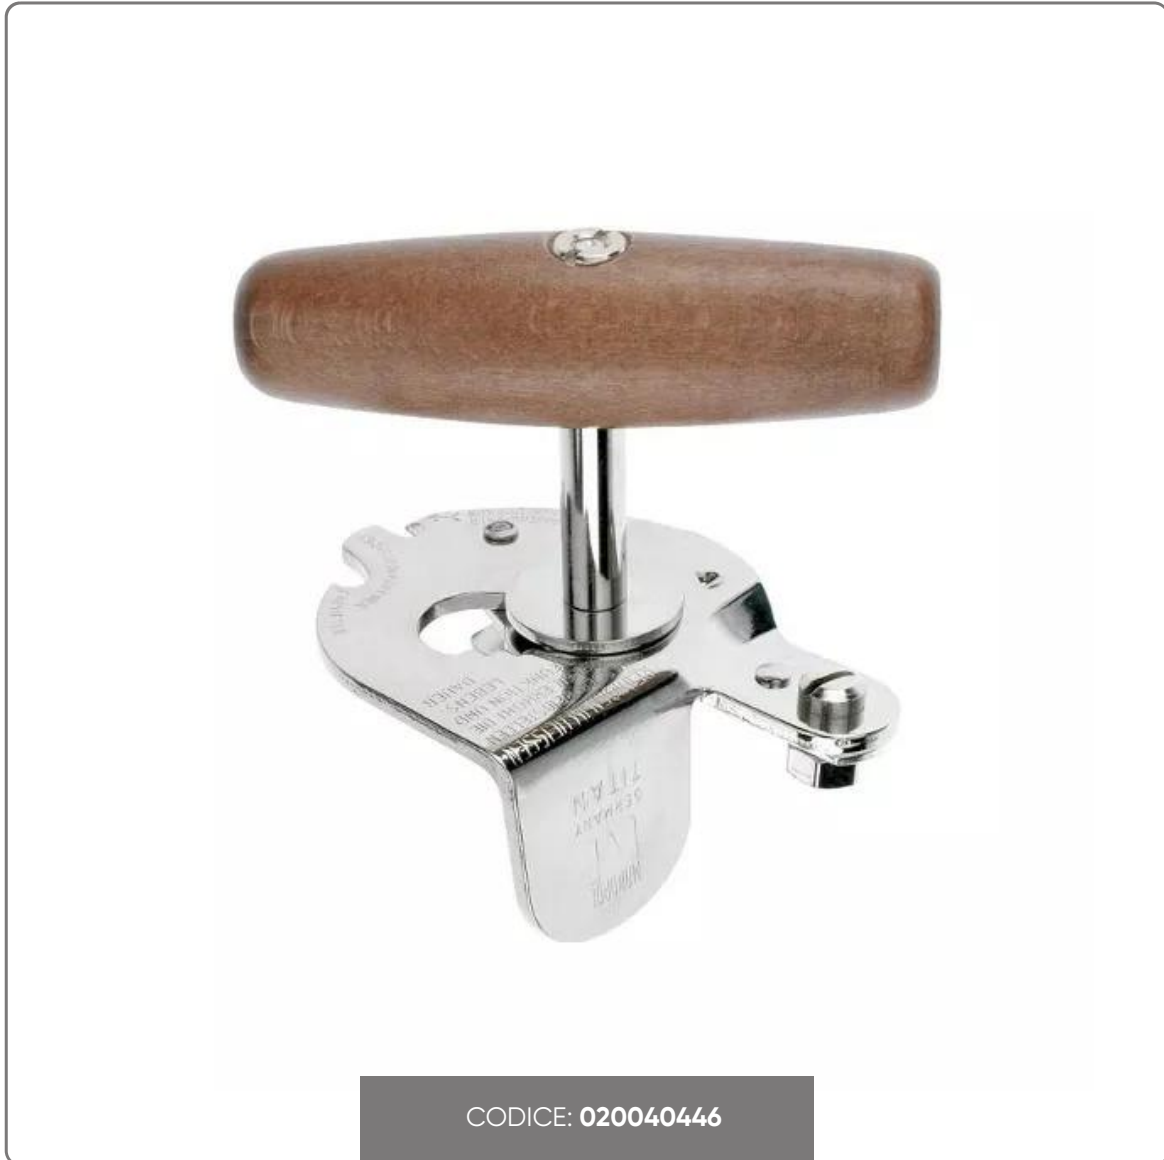

MONOPOL TITAN MANUAL CAN OPENER

vedi prodotto online

CODICE: 020040446

SOLUZIONI FOODSERVICE

Discover the Monopol Titan manual can opener, your ally in the kitchen for opening large jars. Equipped with a blade and toothed wheel in hardened and tinned steel, it guarantees a clean and precise cut. Its sturdiness and comfortable maneuverable handle make it easy to use: just turn left to reveal the blade, and right to make it penetrate the box. The reliability of the materials and the precision of the German design are at your service to simplify every operation in the kitchen.