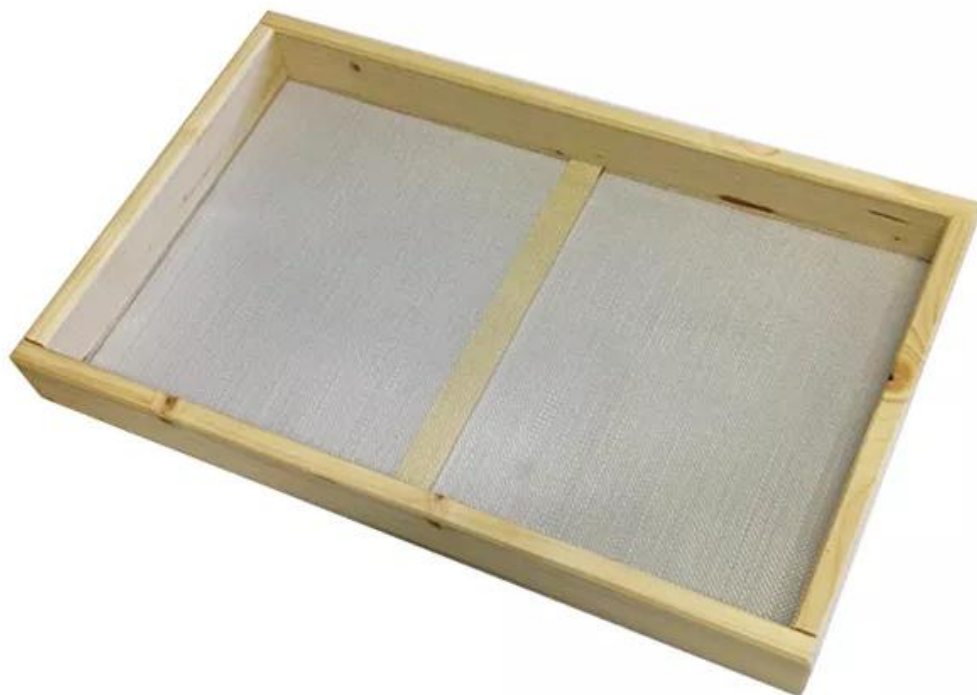

**SCREEN IN NATURAL UNTREATED FIR WITH STAINLESS
MESH cm.45x28**

vedi prodotto online

CODICE: 01854068145

SOLUZIONI FOODSERVICE

This artisan sieve is an indispensable kitchen companion for lovers of genuine and natural products. Made with a pure fir wood frame, not subjected to chemical treatments, it offers maximum food safety. The heart of the sieve is made of stainless steel mesh, resistant and long-lasting, ideal for daily use. To guarantee you a sturdy and durable product, the structure features extra fir wood reinforcements that prevent the net from sagging. It is perfect not only for sifting flours, but also for ensuring optimal drying of fresh pasta. A single tool for multiple uses, waiting to be discovered.