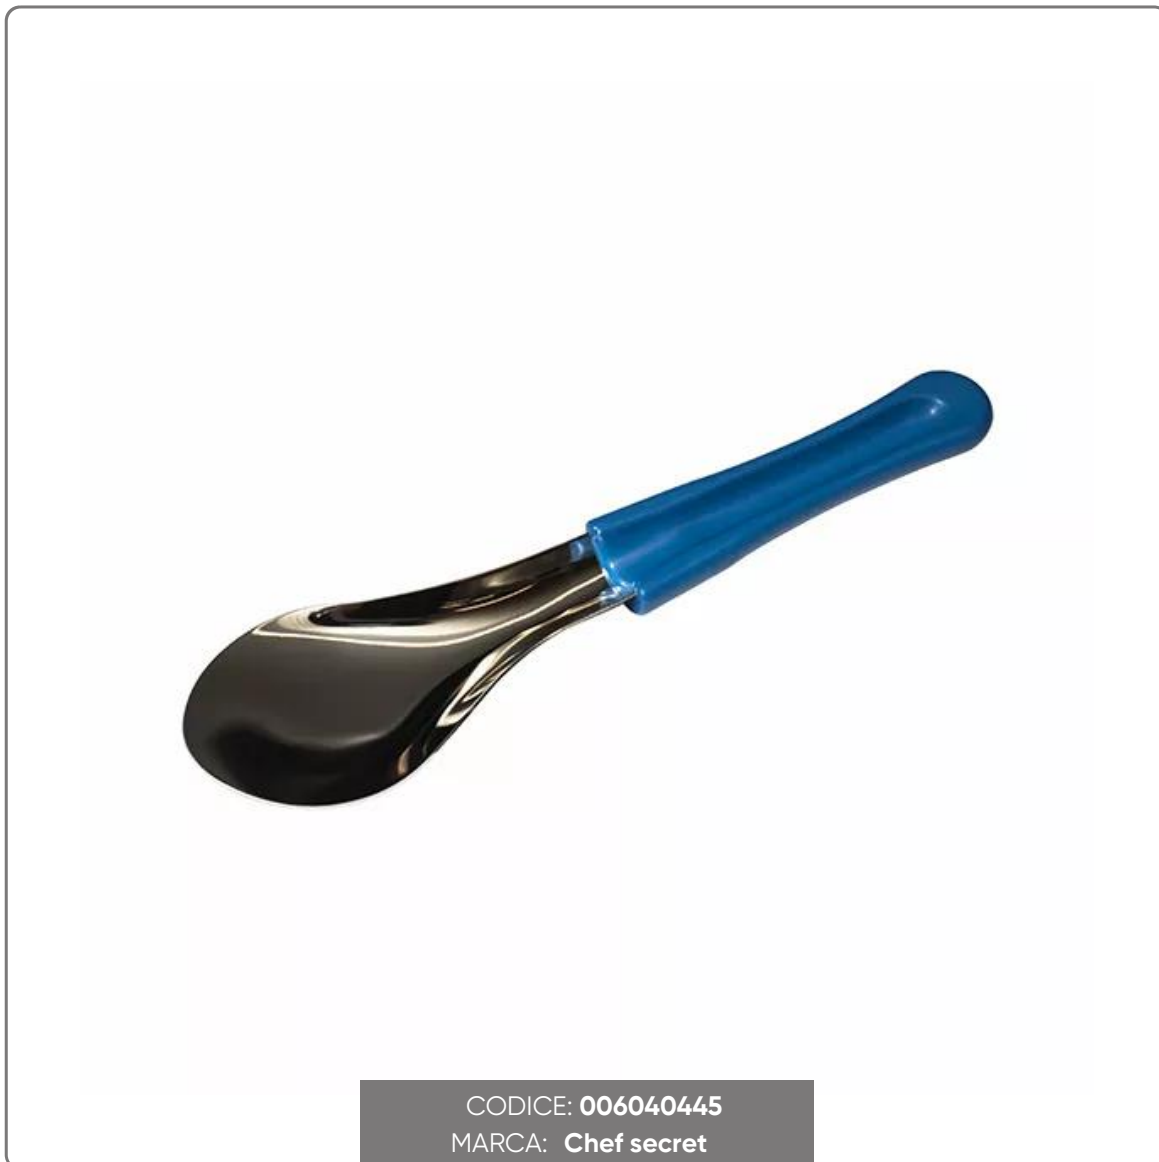

STAINLESS STEEL ICE CREAM SPATULA cm.26 BLUE PLASTIC HANDLE

vedi prodotto online

CODICE: **006040445**
MARCA: **Chef secret**

SOLUZIONI FOODSERVICE

USE:

Spatula for scooping ice cream

CHARACTERISTICS:

- stainless steel material
- plastic handle
- dishwasher safe
- made in Italy