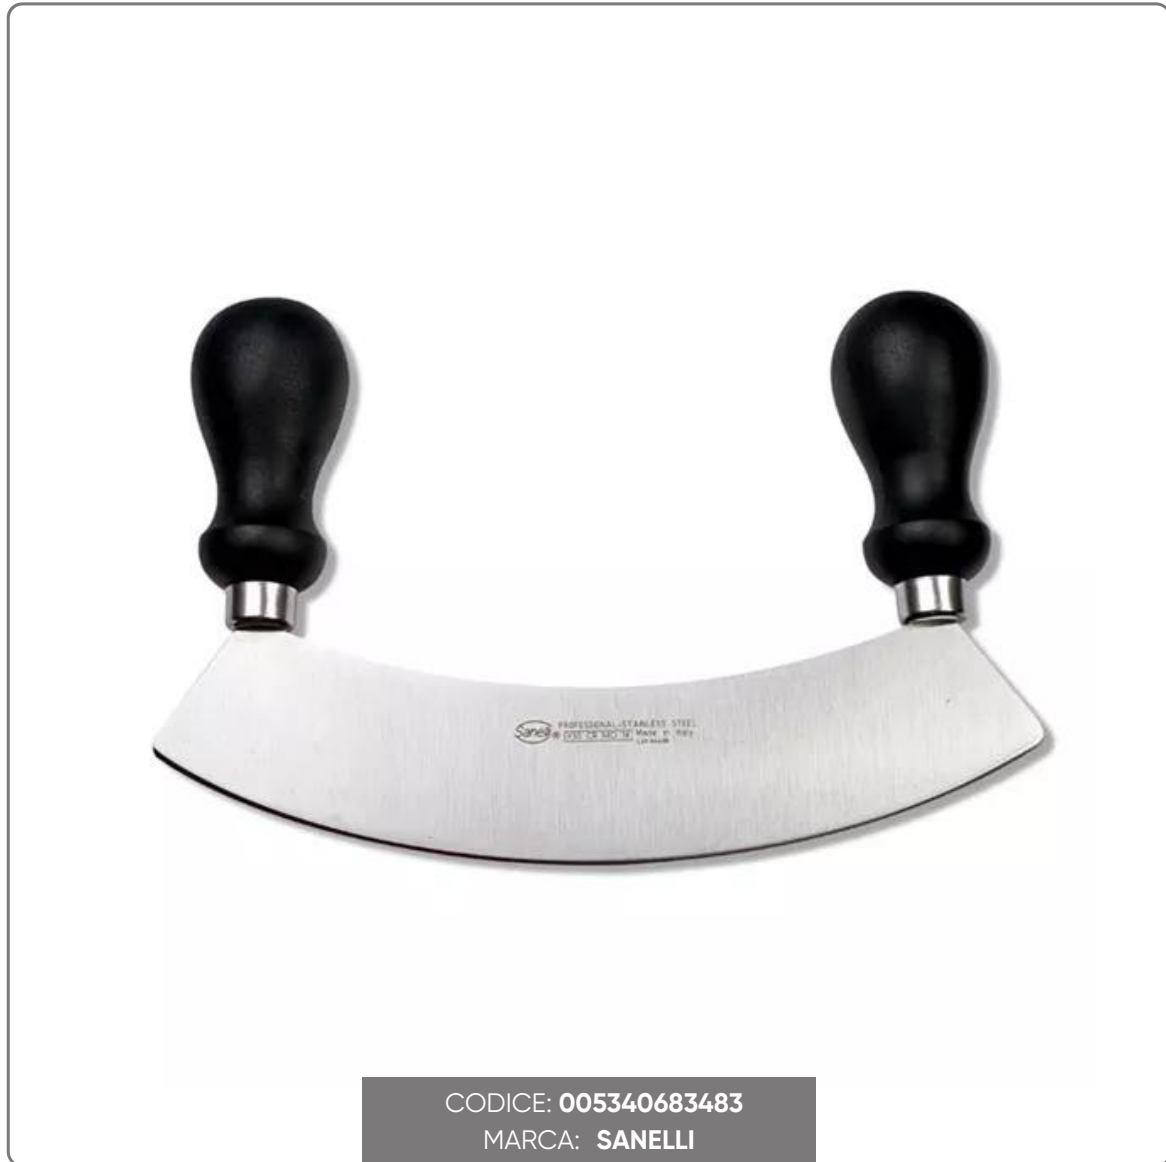

SANELLI HALF MOON KNIFE cm.24

SANELLI HALF-MOON KNIFE WITH STAINLESS STEEL BLADE cm.24x4,8

vedi prodotto online

CODICE: **005340683483**

MARCA: **SANELLI**

SOLUZIONI FOODSERVICE

LAMA

- High hardness (54-56 HRC)
- High cutting power
- Long thread life
- Wire shape especially designed for professional use
- Excellent ease of resharpening

HANDLES

- Round handles in black non-toxic non-slip polypropylene
- AISI304 stainless steel ferrule for greater grip on the handle
- Dishwasher safe and sterilizable, in order to guarantee absolute hygiene