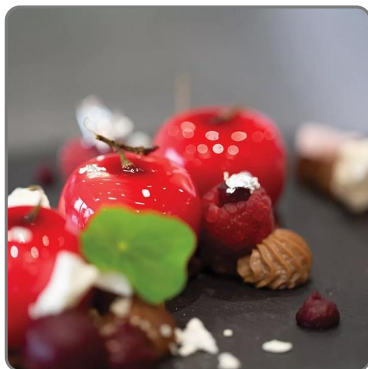

**15cm Professional Silicone Apple, Cherry & Peach Mold, 3.9 x 3cm diam.**